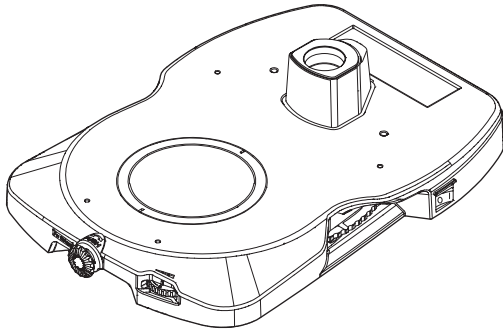

SZX2-ILLTQ/ILLTS ACCESSORIES

After taking the items from the package, check that all items shown below are provided.
If any item is missing or damaged, contact Us.

Checkbox

- Quad position LED transmitted light illumination base SZX2-ILLTQ or
Single position LED transmitted light illumination base SZX2-ILLTS

[Quad position
LED transmitted light illumination base SZX2-ILLTQ]

[Single position
LED transmitted light illumination base SZX2-ILLTS]

- Pole

- Allen wrench

- Screwdriver for stage glass frame

- Dummy cap (2pcs) ※SZX2-ILLTQ only