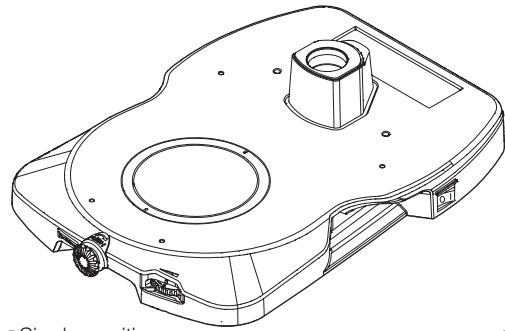

SZX2-ILLTQ/ILLTS ACCESSORIES

After taking the items from the package, check that all items shown below are provided.
If any item is missing or damaged, contact Us.

Checkbox

- Quad position LED transmitted light illumination base SZX2-ILLTQ or
Single position LED transmitted light illumination base SZX2-ILLTS

[Quad position
LED transmitted light illumination base SZX2-ILLTQ]

[Single position
LED transmitted light illumination base SZX2-ILLTS]

- Pole

- Allen wrench

- Screwdriver for stage glass frame

- Dummy cap (2pcs) ※SZX2-ILLTQ only