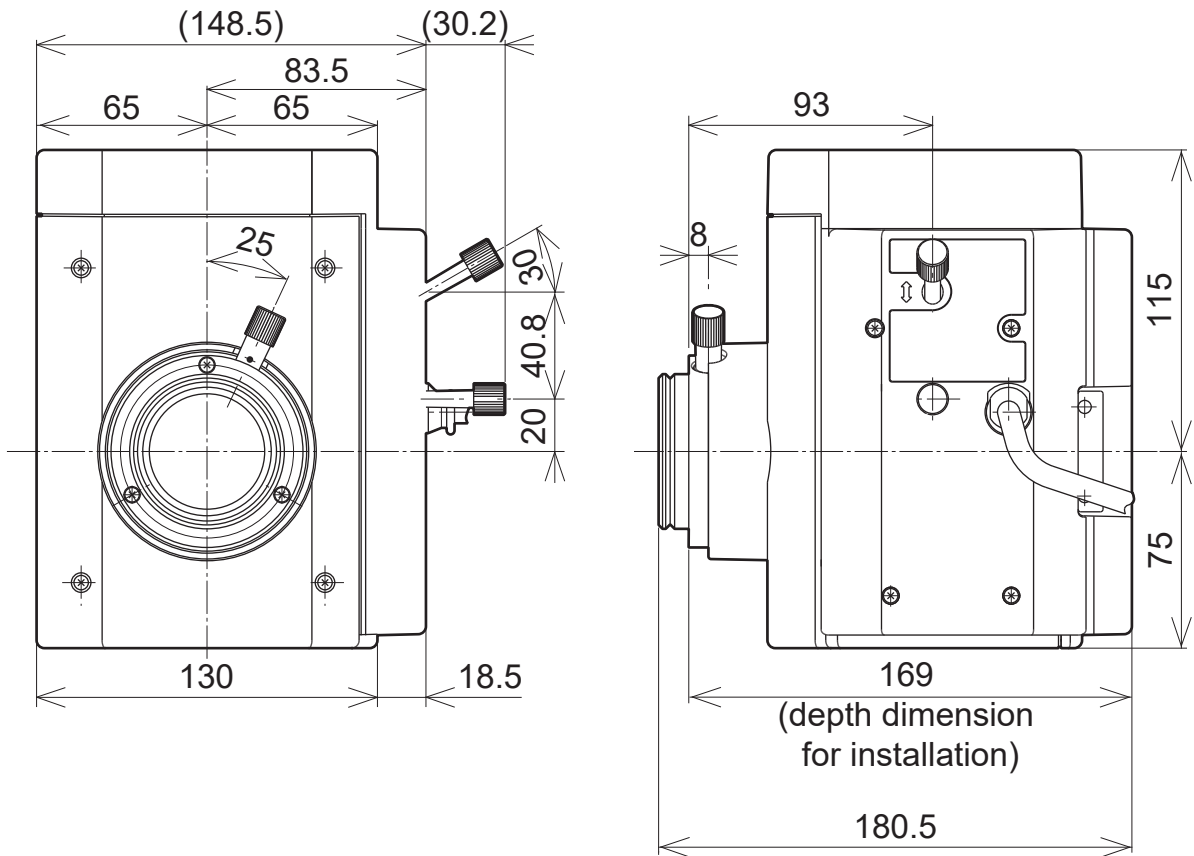

## SPECIFICATIONS

Global item code / Local code for USA	N2757800 / 5-UL1507	
Predecessor product information	None	
Product Category	Light Source Unit	
Light source	100 W Mercury burner	
Adjustment	Burner centering Collector lens focusing	
Cable length	2 m	
Accepted Lamp	USH-103OL	
Power supply method	Power supply unit	
Attached method	Illuminator	Fitting mount
	Mercury burner	Fitting mount
	Cable connection	Connector
ESD function	N/A	
Weight	2.7 kg	
Country of Origin	Japan	

## MAIN DIMENSION

(Unit: mm)

· Specifications and appearances are subject to change without any notice or obligation on the part of the manufacturer.