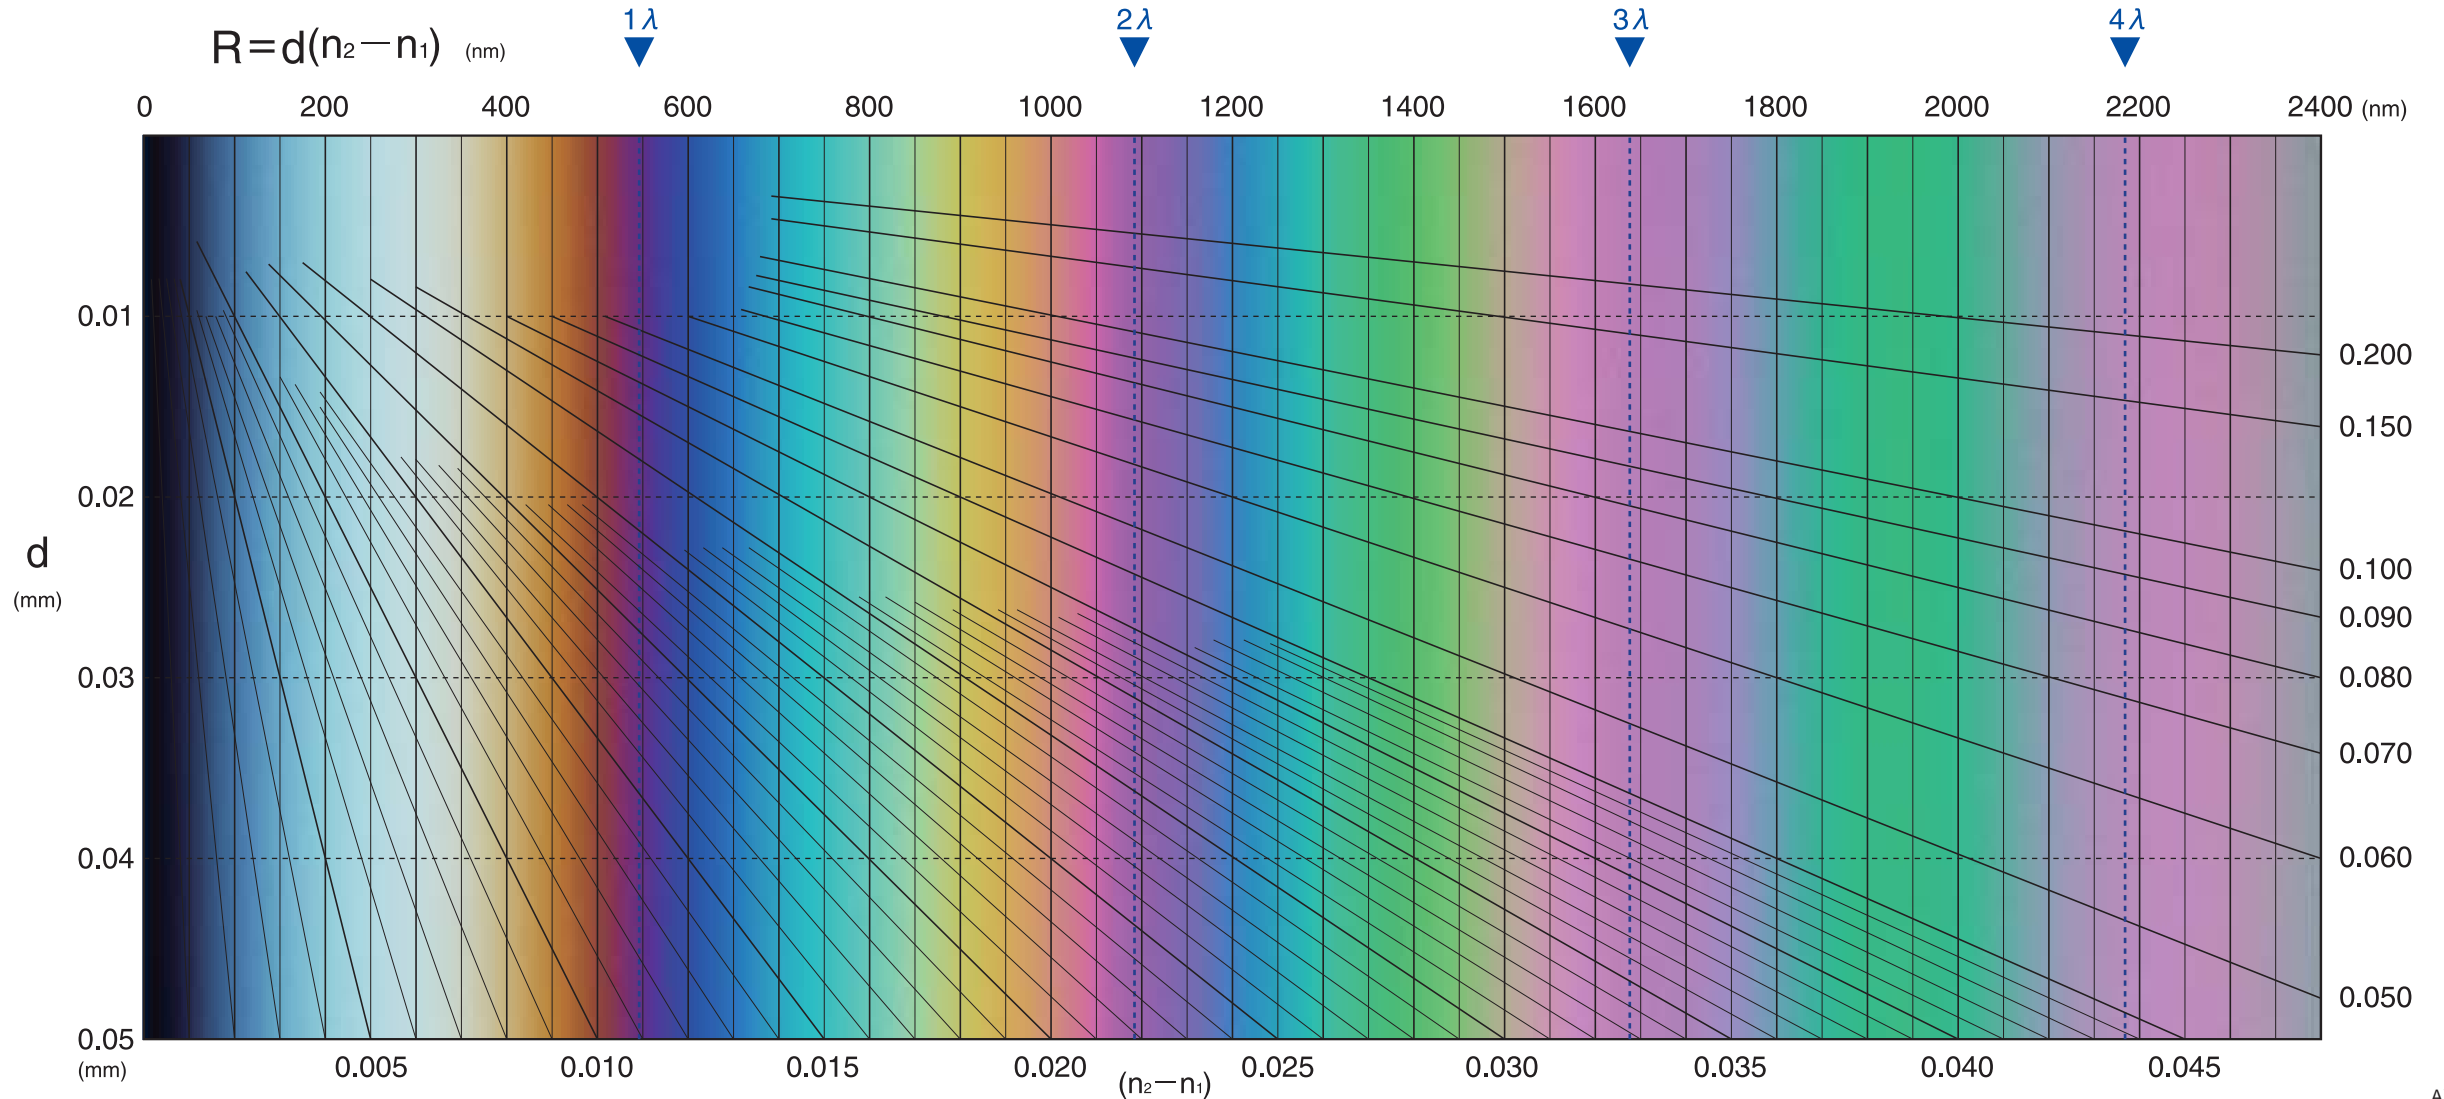

Interference Color Chart

For U-CWE2
Combination with U-LHLEDC100 or U-LH100-3

Interference Color Chart

For U-CWE2
Combination with BX3M-LEDT