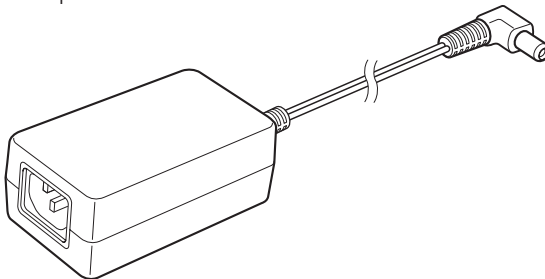

SZ2-CLS ACCESSORIES

◎ After taking the items from the package, match all of them with the components shown below.
If any item is missing or damaged, immediately contact Us.

Checkbox

Compact light guide illuminator

Adapter

AC adapter

Ferrite core

Allen wrench (4 mm for the opposite side)

Light guide illuminator system Instructions (AX8671)

[日本語は裏面をご覧ください]

EVIDENT CORPORATION

AX8674 02