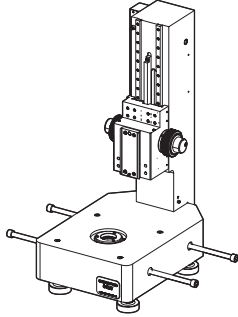

STM7-SF ACCESSORIES

© After taking the items from the package, match all of them with the components shown below.
If any item is missing or damaged, immediately contact EVIDENT.

Checkbox

Small manual frame

Allen screwdriver

Allen wrench

Allen wrench

Functional ground cable

Magic tape (three)

Cable holder (six)

Cable holder (six)

Certificate of accuracy

六角レンチ

機能接地ケーブル

マジックテープ (3ヶ)

ケーブルホルダ (6ヶ)

ケーブルホルダ (6ヶ)

精度保証書

注意書 (AX8440)