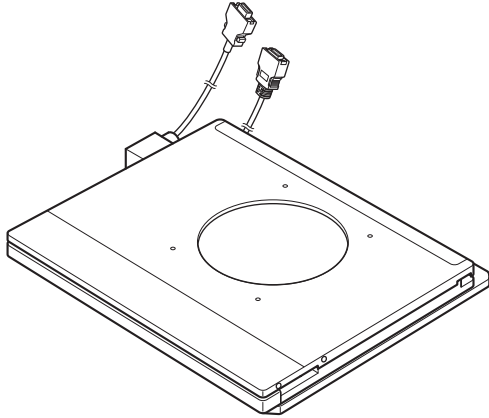

# BX3-SSU ACCESSORIES

© After taking the items from the package, match all of them with the components shown below. If any item is missing or damaged, immediately contact us.

Checkbox

Scanning Stage with Ultrasonic BX3-SSU

Specimen holder

Center plate with 25mm hole

Tie band (x 5)

Control box for Scanning Stage with Ultrasonic

Stage clamping screw (x 4)

Shim ring (x 2)

XY controller

Cable binder (x 3)