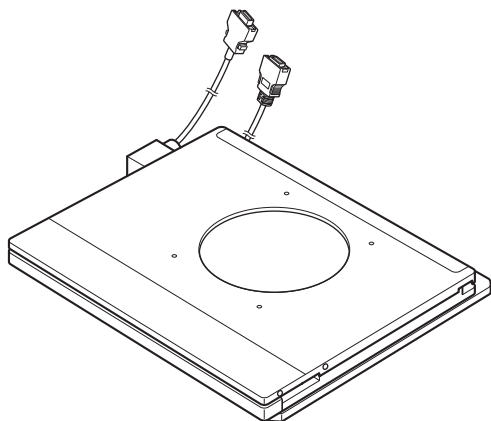

BX3-SSU 同梱品一覧

◎ 梱包箱から同梱品を取出しましたら、不足しているものがないかご確認ください。
万一、同梱品が不足していたり、破損している場合は、お求めの販売店までご連絡ください。

チェック欄

☐ 超音波ステージ BX3-SSU