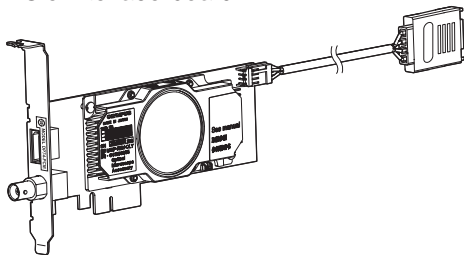

DP74-PCIE ACCESSORIES

© After taking the items from the package, match all of them with the components shown below.

If any item is missing or damaged, immediately contact EVIDENT.

Checkbox

PCIe interface board

Camera interface cable

Low-profile bracket

Sheet (NOTES FOR USE)

Sticker (for attaching to PC)

EVIDENT CORPORATION

DP74-PCIE 附件一览

◎ 开箱后，务请确认下列附件是否俱全。

如果发现附件欠缺或者损坏，请立刻与仪景通联系。

打钩框

PCIe 接口卡

照相机连接线

低挡板支架

贴纸（用于贴到电脑上）

附表（使用时的留意点）

EVIDENT CORPORATION